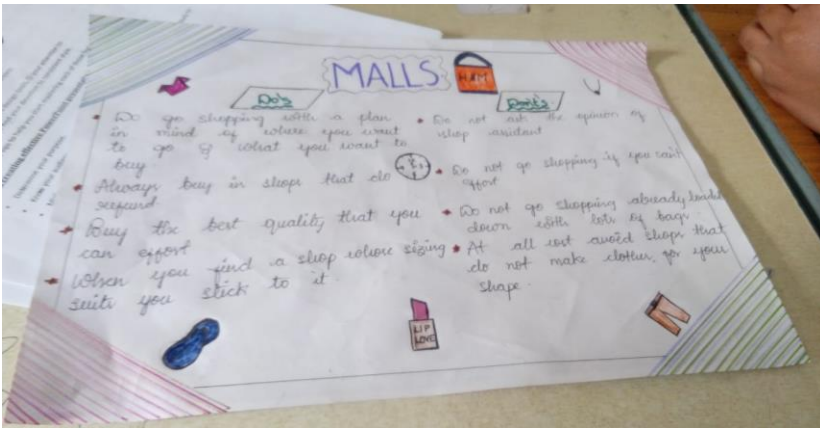

**Day 1 (28-01-2019)**

**No. of Students attended: 252**

**Objective: To Train students in life skills, Job skills etc**

**Resource person:**

**Mr.Jitendar,Mr.Arun,Mr.Chandrasekhar,**

Day 2 (29-01-2019)

Day 3 (30-01-2019)